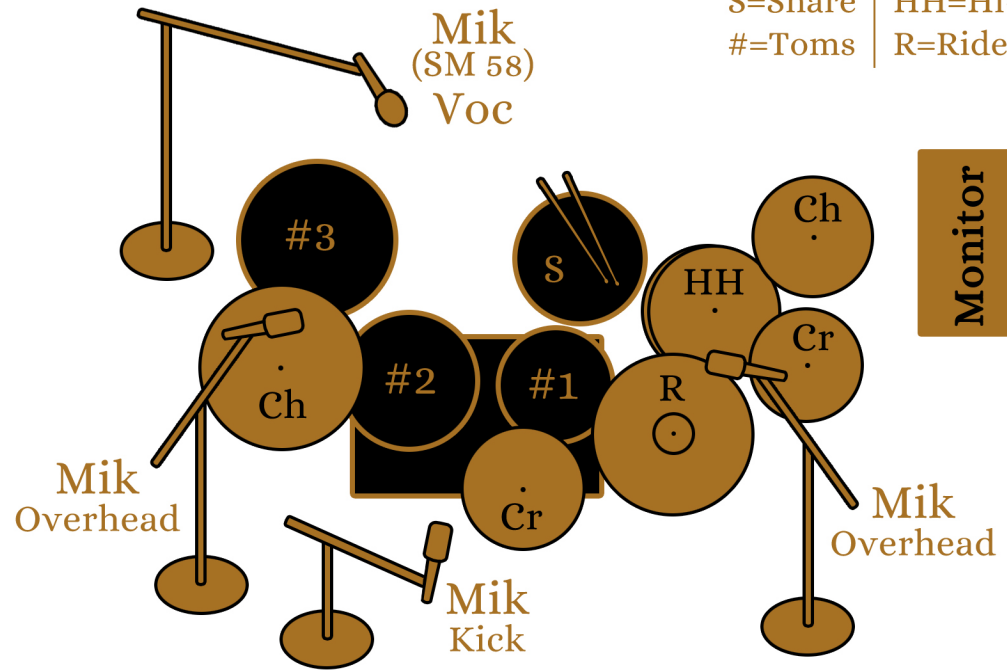

STAGEPLAN

CB

GUITAR EXPLOSION

S=Snare | HH=Hi-Hat | Cr=Crash
 #=Toms | R=Ride | Ch=China-Crash

↕ XLR-DI-out

Monitor

Monitor

Monitor