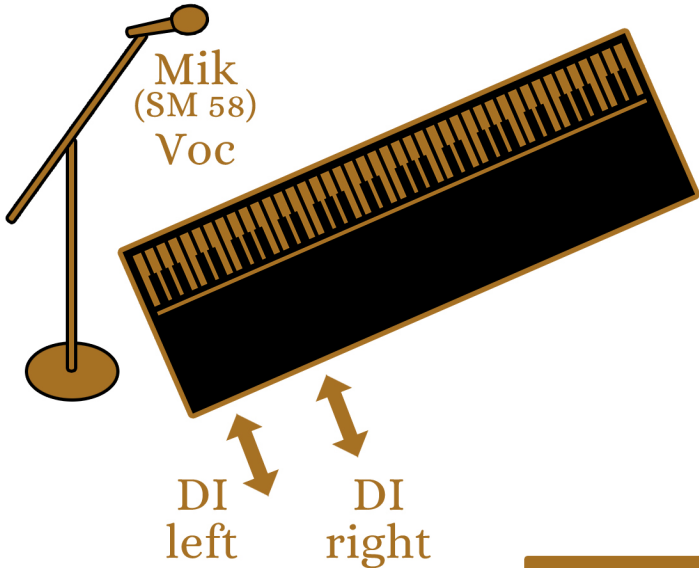

STAGEPLAN

CB

GUITAR EXPLOSION

S=Snare | HH=Hi-Hat | Cr=Crash
 #=Toms | R=Ride | Ch=China-Crash

↕ XLR-DI-out

Monitor

Monitor

Monitor